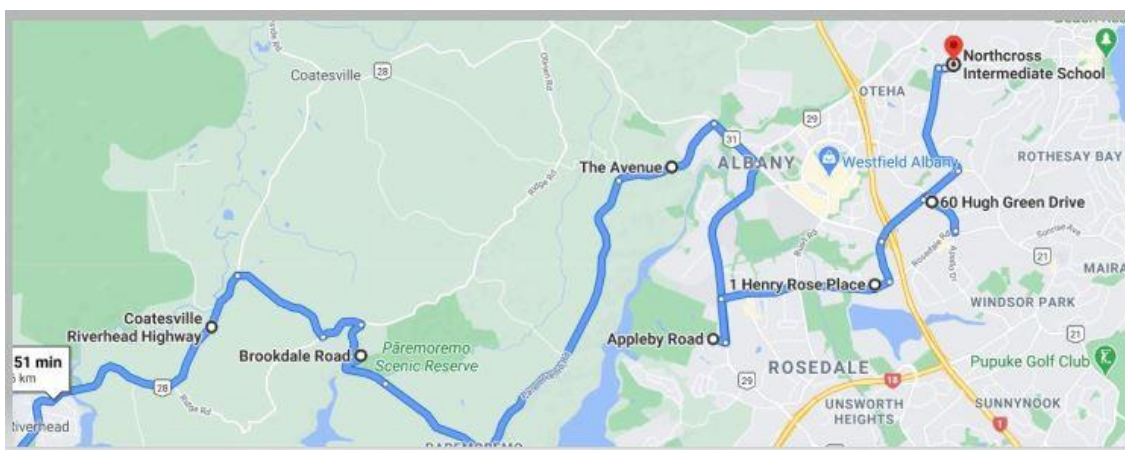

Fare \$45 (10 ride ticket)

Wake Rd,
Ridge Rd, Brookdale Rd, Paremoredemo Rd
7.30am: Paremoredemo Prison
Paremoredemo Rd, The Avenue
7.45am: Dairy Flat Highway
Albany Highway,
AJHS
Appleby Rd, Albany Highway

ASHS

Oteha Valley Rd

Northcross

East Coast Bays Rd, Glenvar Rd, Ashley Ave

8.25am Long Bay College

AFTERNOON – RETURN FROM NORTHCROSS INTERMEDIATE SCHOOL

Route 210 Northcross to Waimauku via Dairy Flat and Paremoremo Depart 3.05pm

Northcross Intermediate School, 10 Sartors Avenue, Browns Bay, Auckland 0630

60 Hugh Green Drive, Pinehill, Auckland 0632

1B Henry Rose Place, Albany, Auckland 0632

Appleby Road, Auckland 0632

81 The Avenue, Lucas Heights, Auckland 0632

Brookdale Road, Paremoremo, Auckland 0793

710 Coatesville-Riverhead Highway, Riverhead 0793

Old Railway Road, Kumeu 0892

5-19 Factory Road, Huapai, Waimauku 0812

063 : NORTHCROSS INTERMEDIATE TO TORBAY

Departs: 3:05pm