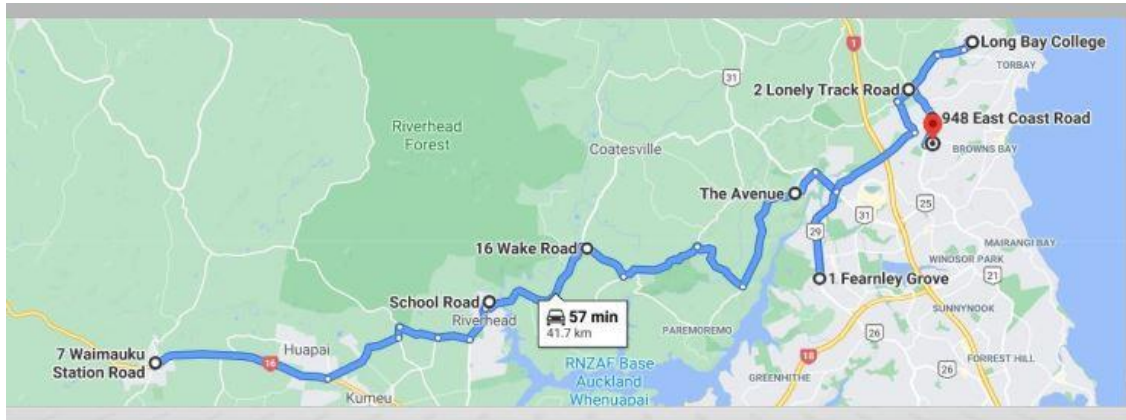

ROUTE 210: WAIMAUKU TO ALBANY, NORTHCROSS AND LONG BAY (RITCHIES)

Long Bay College: Route 210 will no longer service the Fairview Heights area. Passengers from Fairview Heights, Hornbill Dr and Rising Parade should catch the Auckland Transport Rte 861 from Oteha Valley Rd.

Note that Route 210 commences from Northcross Intermediate in the afternoon.

Note that no single cash fares will be available on this service. 10 trip tickets only are available.

Minimum ticket value is \$45.00 for ten trips. Fare \$55 (10 ride ticket)

7:00am: Waimauku Station Rd
Factory Rd, State Highway 16

Fare \$50 (10 ride ticket)

7:05am: Tapu Road
State Highway 16, Old Railway Rd
Coatesville Riverhead Highway
7.13am: Huapai Golf Club
School Rd, Newton Rd
Coatesville Riverhead Highway

Fare \$45 (10 ride ticket)

Wake Rd,
Ridge Rd, Brookdale Rd, Paremoredemo Rd
7.30am: Paremoredemo Prison
Paremoredemo Rd, The Avenue
7.45am: Dairy Flat Highway
Albany Highway,
AJHS
Appleby Rd, Albany Highway