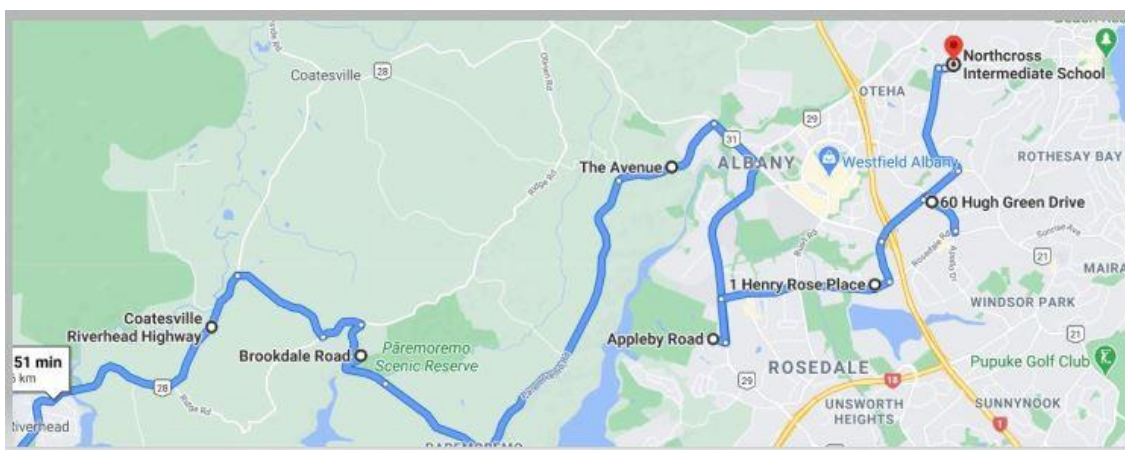

Fare \$45 (10 ride ticket)

Wake Rd,  
Ridge Rd, Brookdale Rd, Paremoredemo Rd  
7.30am: Paremoredemo Prison  
Paremoredemo Rd, The Avenue  
7.45am: Dairy Flat Highway  
Albany Highway,  
AJHS  
Appleby Rd, Albany Highway

**ASHS**

Oteha Valley Rd

**Northcross**

East Coast Bays Rd, Glenvar Rd, Ashley Ave

**8.25am Long Bay College**

## AFTERNOON – RETURN FROM NORTHCROSS INTERMEDIATE SCHOOL

Route 210 Northcross to Waimauku via Dairy Flat and Paremoremo Depart 3.05pm

Northcross Intermediate School, 10 Sartors Avenue, Browns Bay, Auckland 0630

60 Hugh Green Drive, Pinehill, Auckland 0632

1B Henry Rose Place, Albany, Auckland 0632

Appleby Road, Auckland 0632

81 The Avenue, Lucas Heights, Auckland 0632

Brookdale Road, Paremoremo, Auckland 0793

710 Coatesville-Riverhead Highway, Riverhead 0793