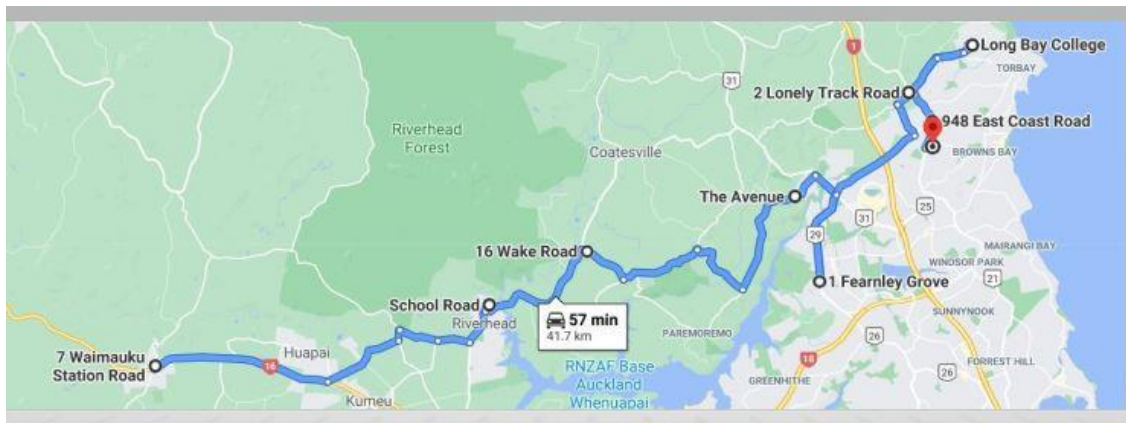

## ROUTE 210: WAIMAUKU TO ALBANY, NORTHCROSS AND LONG BAY (RITCHIES)

Long Bay College: Route 210 will no longer service the Fairview Heights area. Passengers from Fairview Heights, Hornbill Dr and Rising Parade should catch the Auckland Transport Rte 861 from Oteha Valley Rd.

Note that Route 210 commences from Northcross Intermediate in the afternoon.

Note that no single cash fares will be available on this service. 10 trip tickets only are available.

Minimum ticket value is \$45.00 for ten trips. Fare \$55 (10 ride ticket)

7:00am: Waimauku Station Rd  
Factory Rd, State Highway 16

Fare \$50 (10 ride ticket)

7:05am: Tapu Road  
State Highway 16, Old Railway Rd  
Coatesville Riverhead Highway  
7.13am: Huapai Golf Club  
School Rd, Newton Rd  
Coatesville Riverhead Highway

60 Hugh Green Drive, Pinehill, Auckland 0632

1B Henry Rose Place, Albany, Auckland 0632

Appleby Road, Auckland 0632

81 The Avenue, Lucas Heights, Auckland 0632

Brookdale Road, Paremoremo, Auckland 0793

710 Coatesville-Riverhead Highway, Riverhead 0793